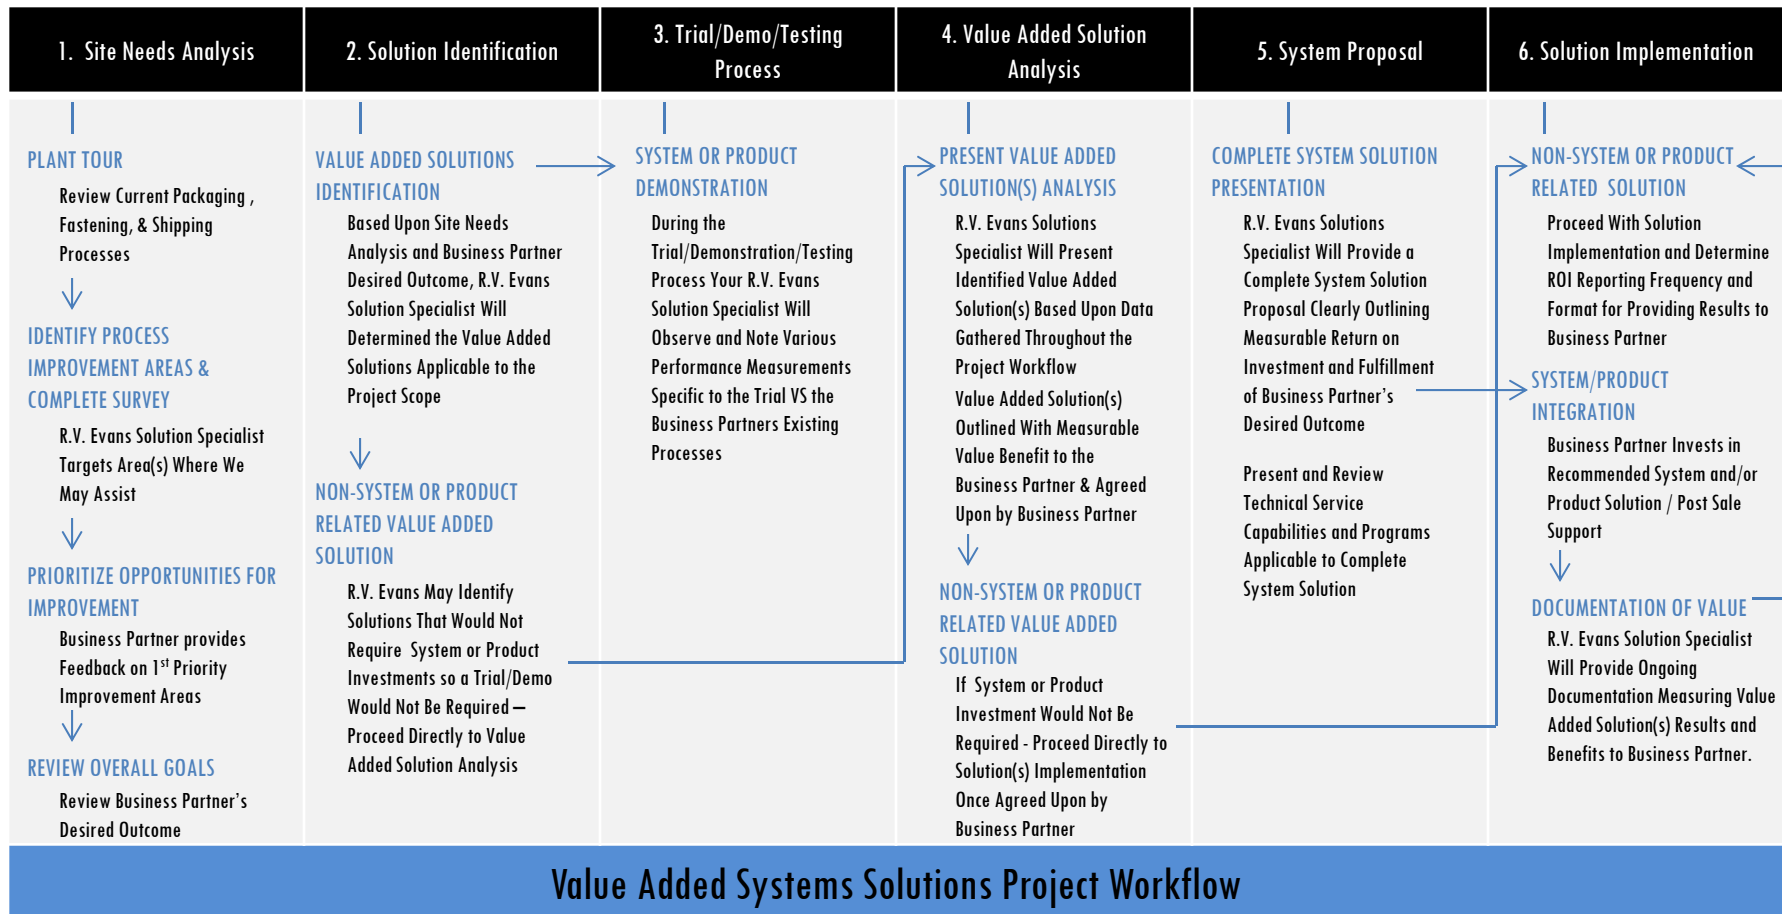

INDUSTRIAL PACKAGING & FASTENING SYSTEMS  
| CONSTRUCTION FASTENING PRODUCTS

SOLUTIONS  
FOCUSED

**DECATUR, IL** 2325 East Logan Street | Decatur, IL 62526 | P 800.252.5894 | F 217.423.6510  
**ST. LOUIS, MO** 13658 Lakefront Drive | Earth City, MO 63045 | P 800.489.1107 | F 314.567.3765  
**INDIANAPOLIS, IN** 5340 W. 79<sup>th</sup> Street | Indianapolis, IN 46268 | P 800.252.5894 | F 217.423.6510