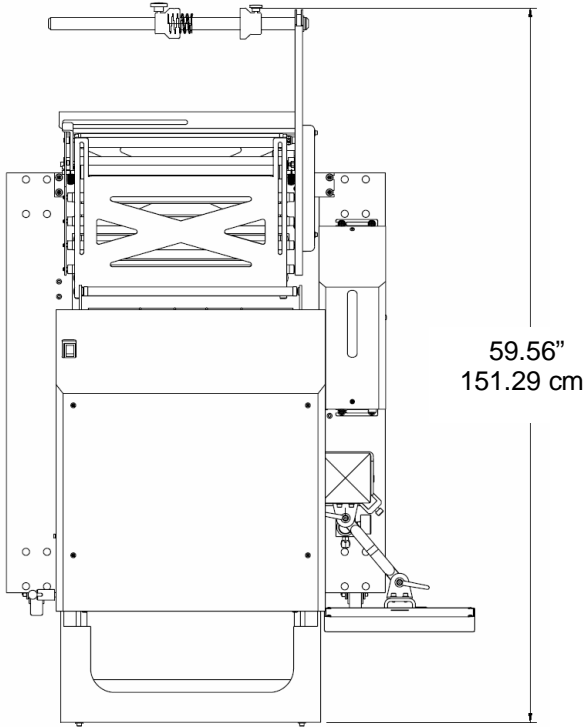

Footprint Drawing

AB 255 Bagger