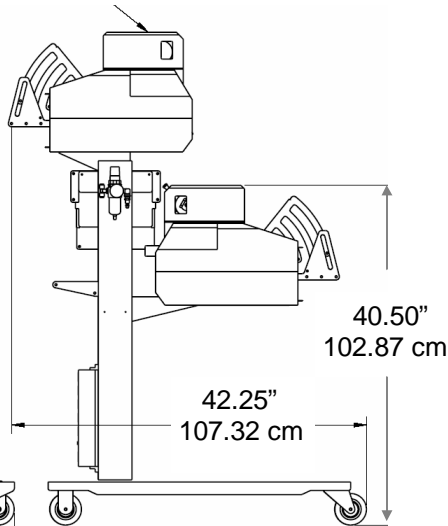

Footprint Drawing

PI 412cw Prism w/ AB 180

PI 412cw Prism

machines — materials — service

s y s t e m s a d v a n t a g e