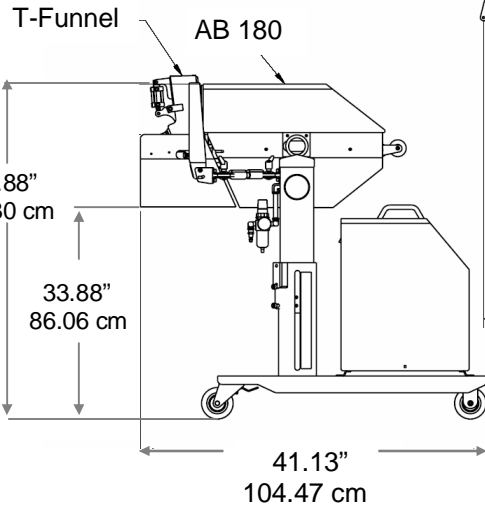

Footprint Drawing

PI 412cw Prism w/ AB 180

PI 412cw Prism

machines — materials — service

s y s t e m s a d v a n t a g e