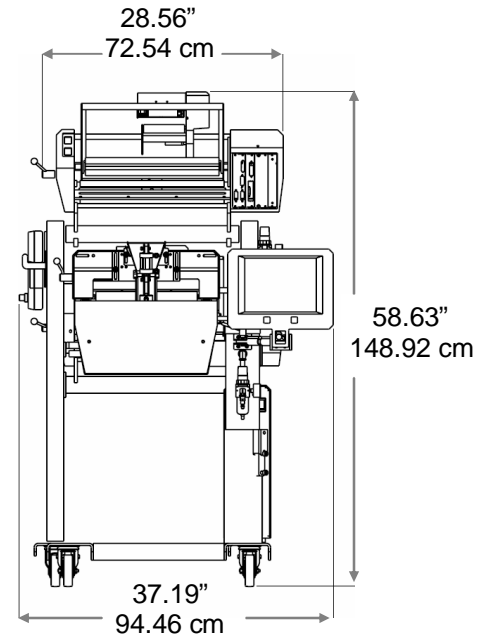

Footprint Drawing

PI 412cw Prism w/ AB 180

PI 412cw Prism

machines — materials — service

s y s t e m s a d v a n t a g e