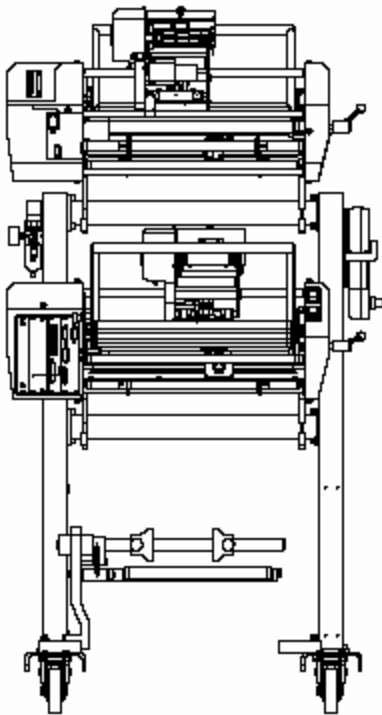

Footprint Drawing

PI 412cw Prism™ with Stand

machines — materials — service

s y s t e m s a d v a n t a g e