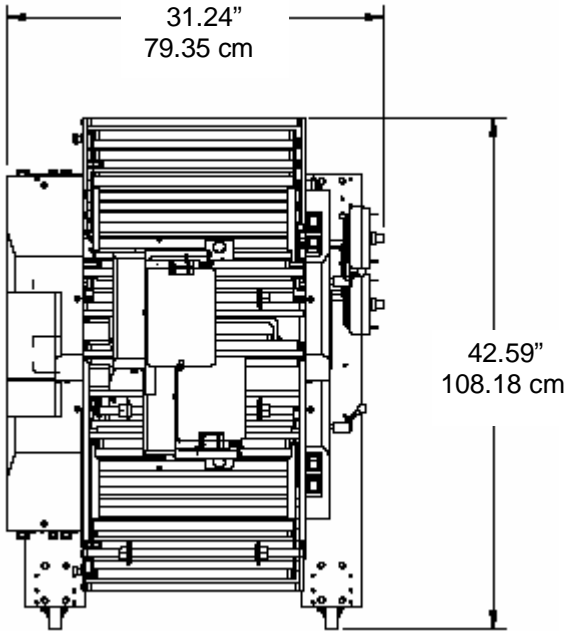

Footprint Drawing

PI 412cw Prism™ with Stand

machines — materials — service

s y s t e m s a d v a n t a g e