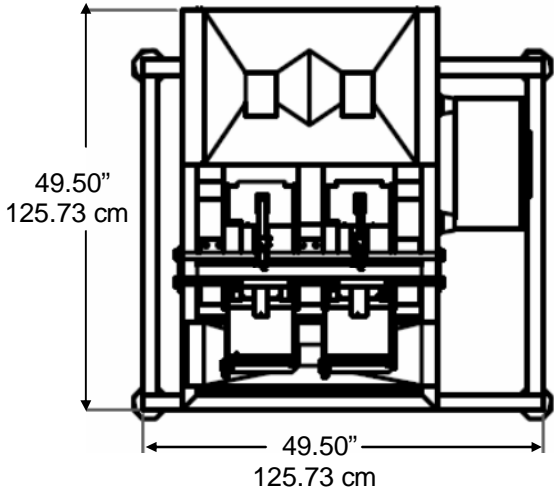

Footprint Drawing

Linear Weigh Scale with the AB 255 and the PI 412cw