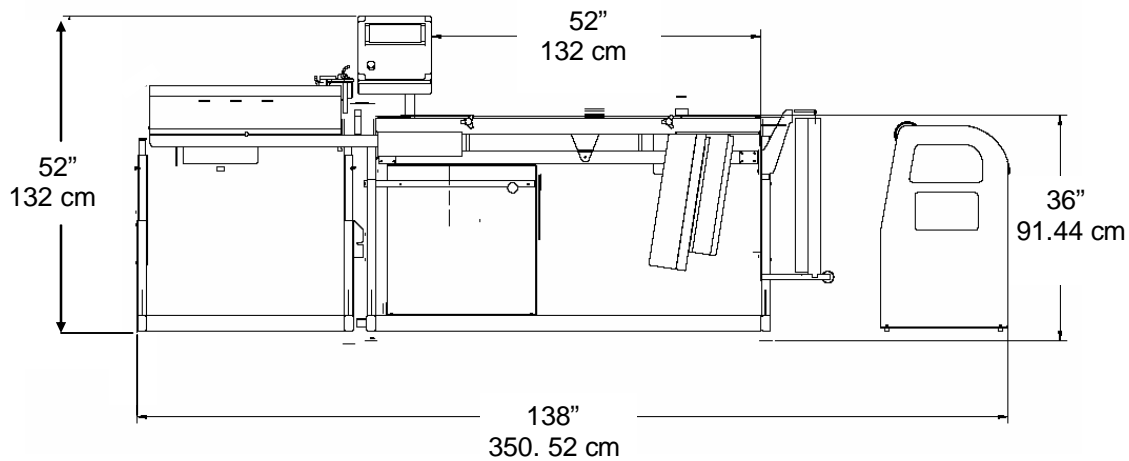

# Footprint Drawing

60" Load Table Shown

machines — materials — service

s y s t e m s   a d v a n t a g e

AUTOMATED PACKAGING SYSTEMS, INC.  
 10175 Philipp Parkway • Streetsboro, Ohio 44241  
 Tel: 330-342-2000 • Toll Free: 1-888-AUTOBAG • Fax: 330-342-2400 • [www.autobag.com](http://www.autobag.com)