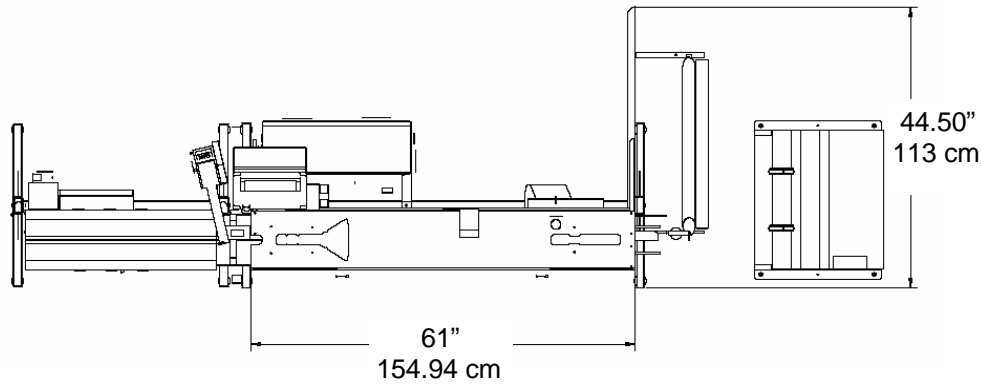

# Footprint Drawing

60" Load Table Shown

machines — materials — service

s y s t e m s   a d v a n t a g e

AUTOMATED PACKAGING SYSTEMS, INC.  
 10175 Philipp Parkway • Streetsboro, Ohio 44241  
 Tel: 330-342-2000 • Toll Free: 1-888-AUTOBAG • Fax: 330-342-2400 • [www.autobag.com](http://www.autobag.com)